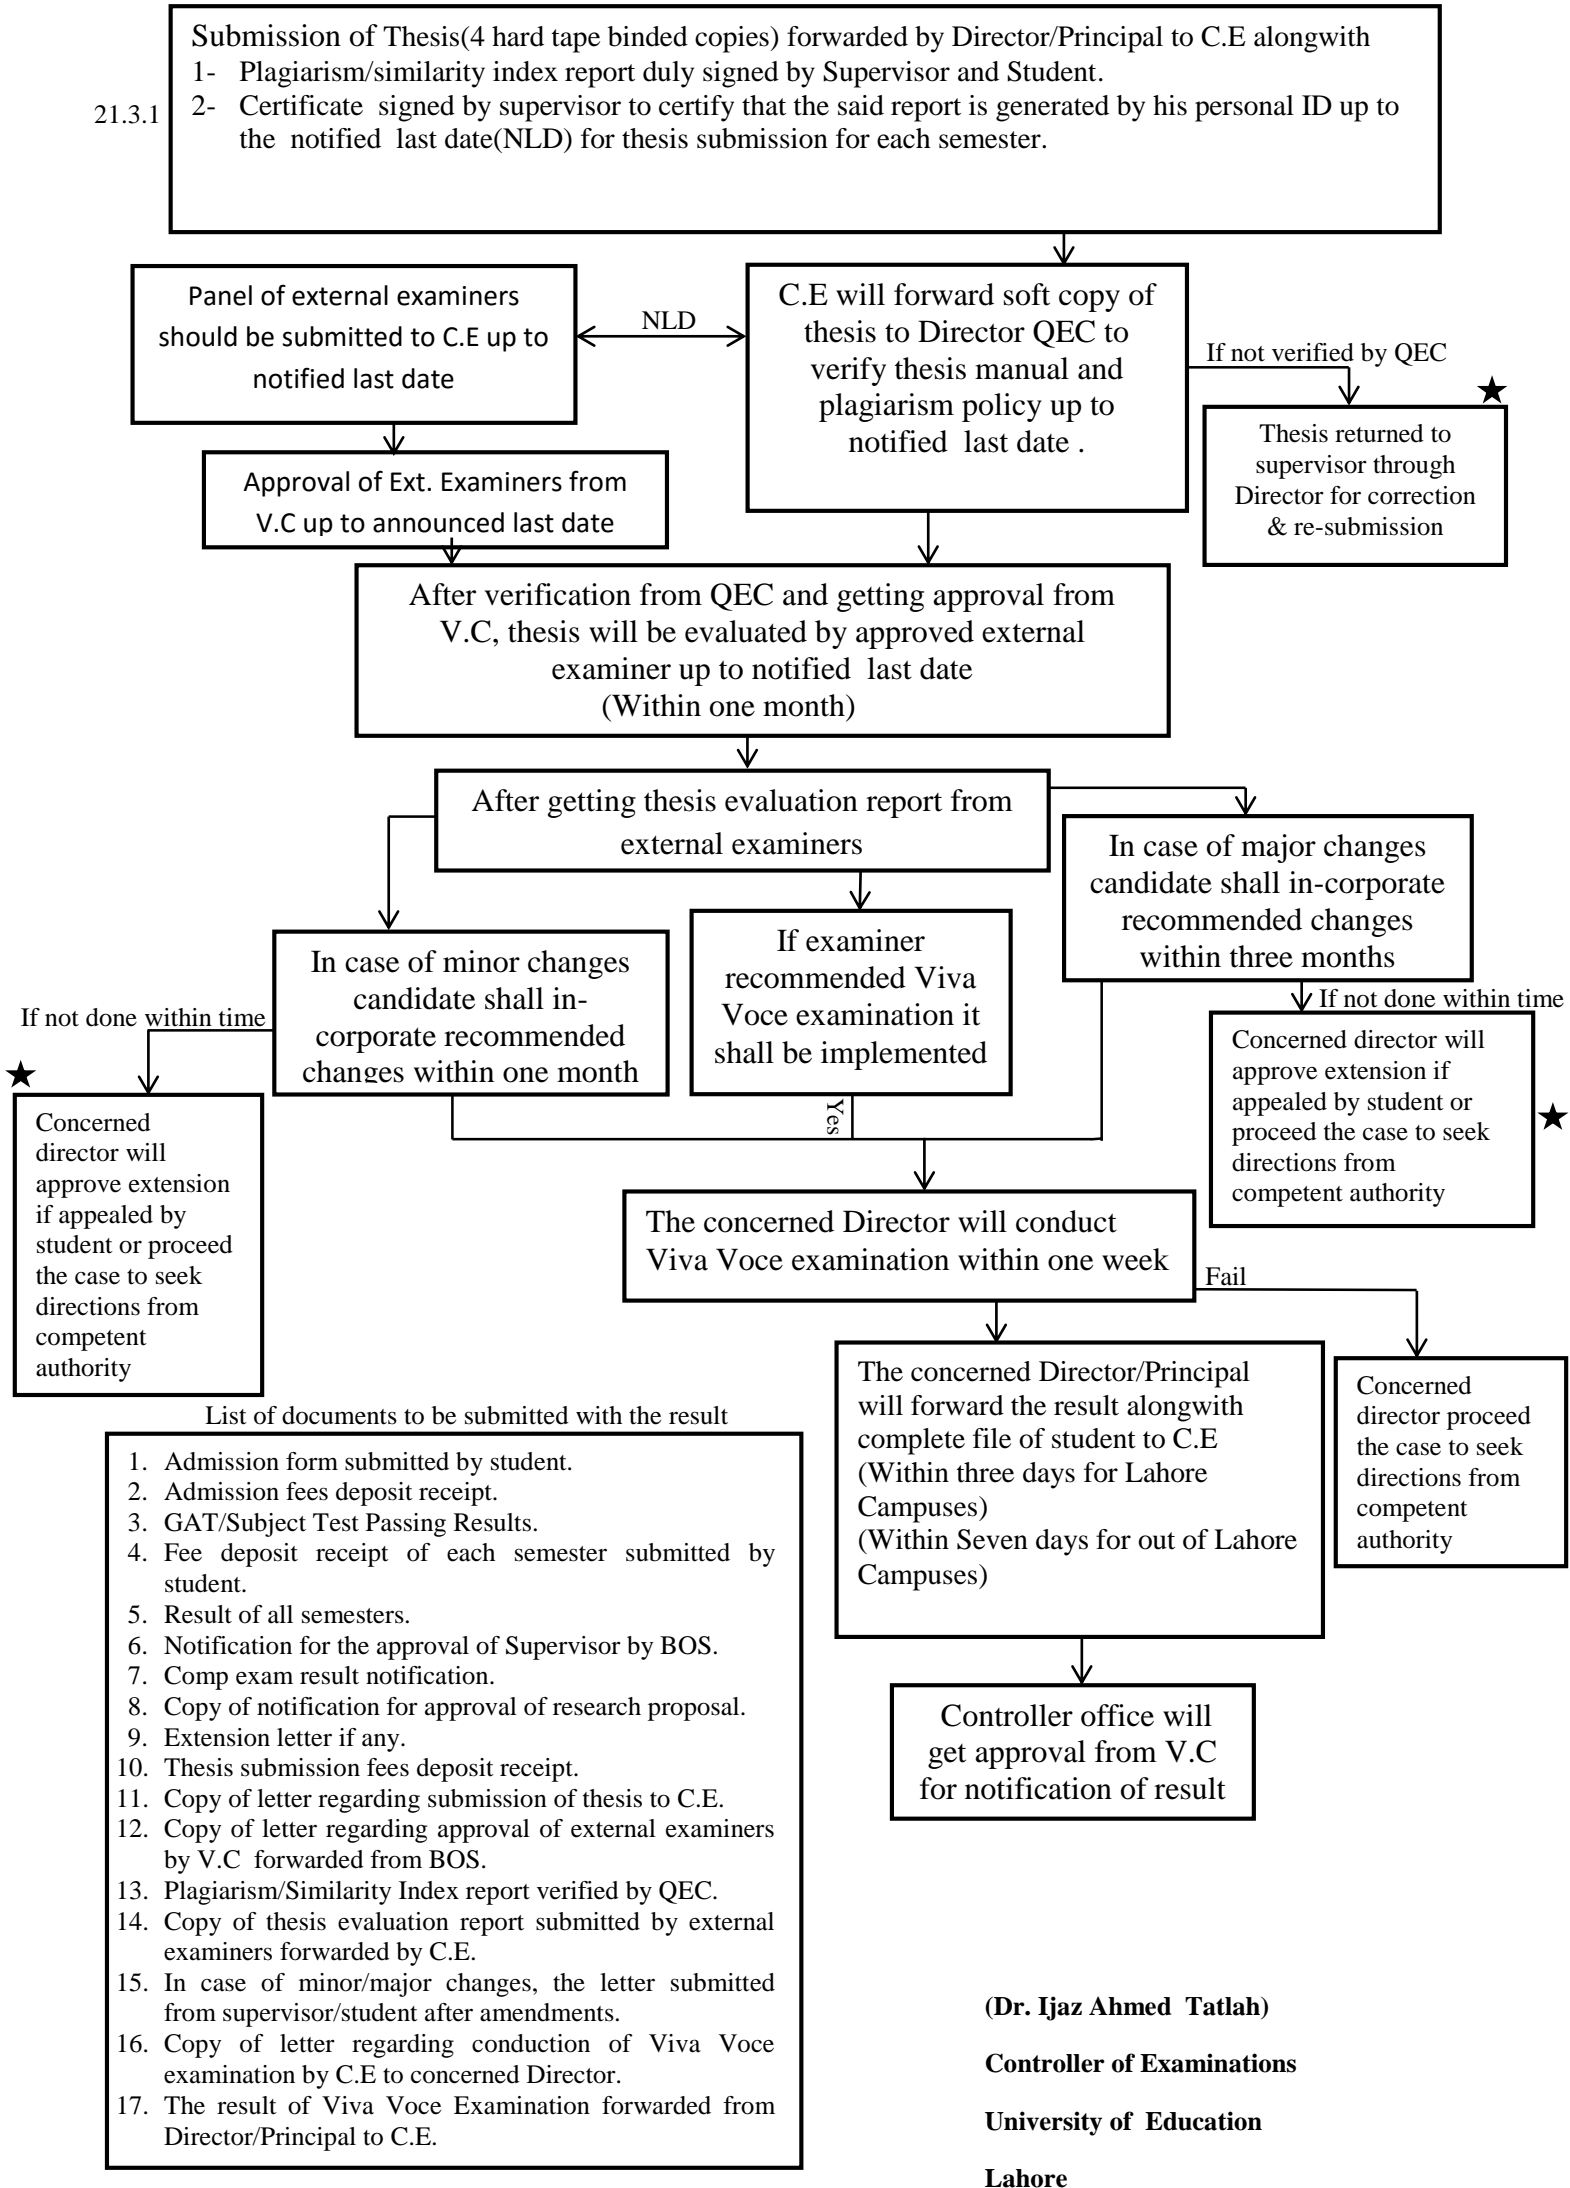

FLOW CHART FOR NOTIFICATION OF M.PHIL THESIS RESULT

★ If the resubmission of thesis is done after the notified last date then the student shall be bound to pay applicable fees for the extended period.